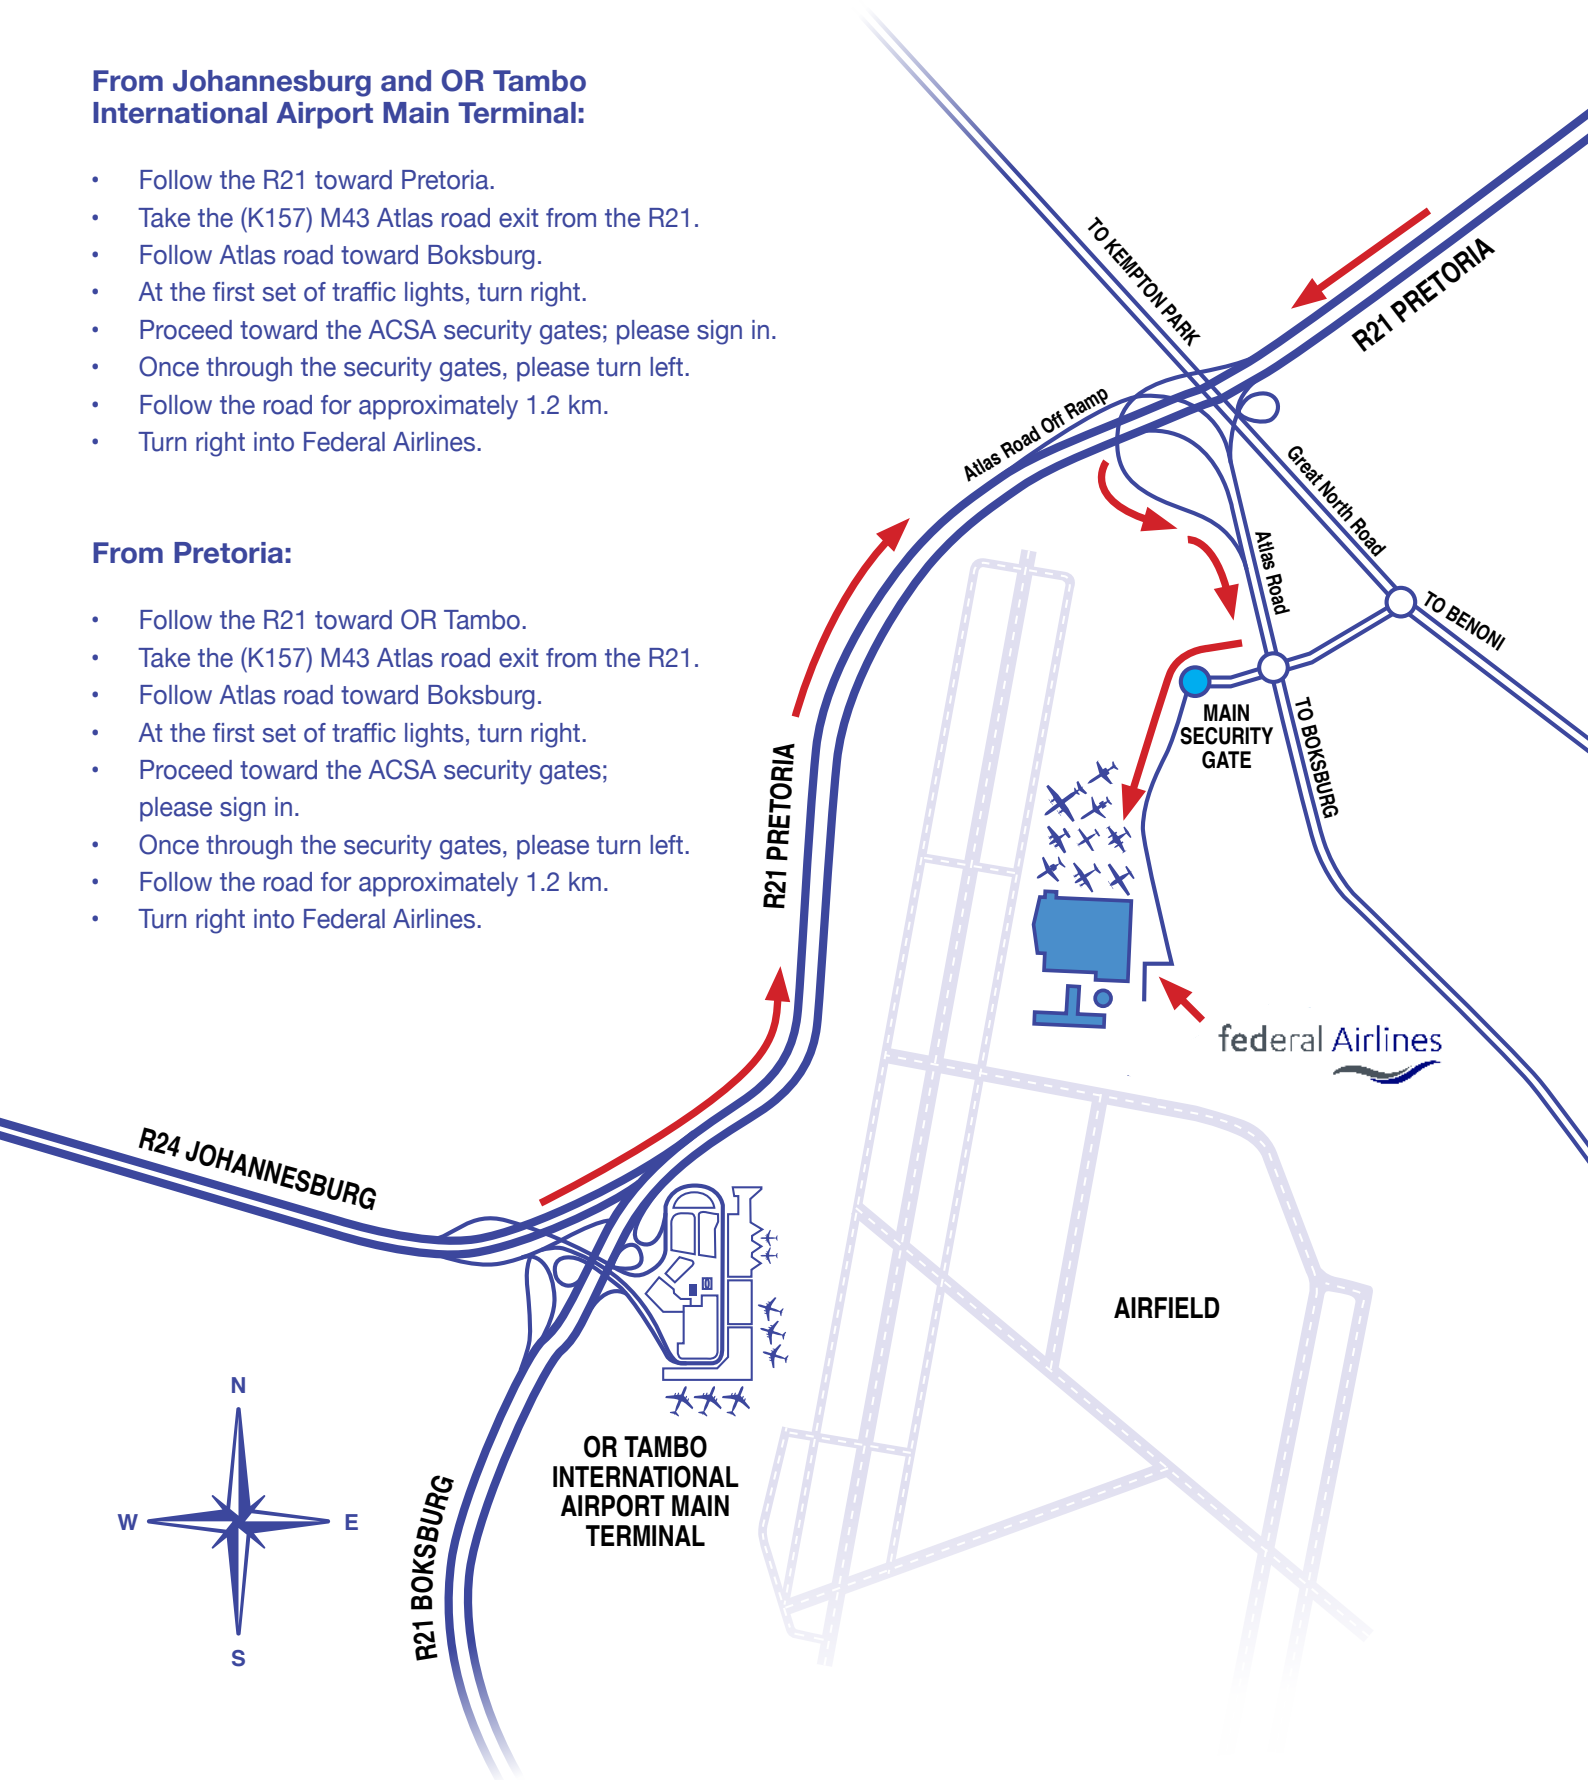

DIRECTIONS TO FEDERAL AIRLINES

From Johannesburg and OR Tambo International Airport Main Terminal:

- Follow the R21 toward Pretoria.
- Take the (K157) M43 Atlas road exit from the R21.
- Follow Atlas road toward Boksburg.
- At the first set of traffic lights, turn right.
- Proceed toward the ACSA security gates; please sign in.
- Once through the security gates, please turn left.
- Follow the road for approximately 1.2 km.
- Turn right into Federal Airlines.

From Pretoria:

- Follow the R21 toward OR Tambo.
- Take the (K157) M43 Atlas road exit from the R21.
- Follow Atlas road toward Boksburg.
- At the first set of traffic lights, turn right.
- Proceed toward the ACSA security gates; please sign in.
- Once through the security gates, please turn left.
- Follow the road for approximately 1.2 km.
- Turn right into Federal Airlines.

DIRECTIONS TO FEDERAL AIRLINES KIOSK

The Federal Airlines Kiosk is situated in the Bus Terminal, at OR Tambo International Airport, located next to the Car Rental Terminal and the Intercontinental Hotel.

From the Kiosk, Federal Airlines will transfer guests to the Departure Lounge.